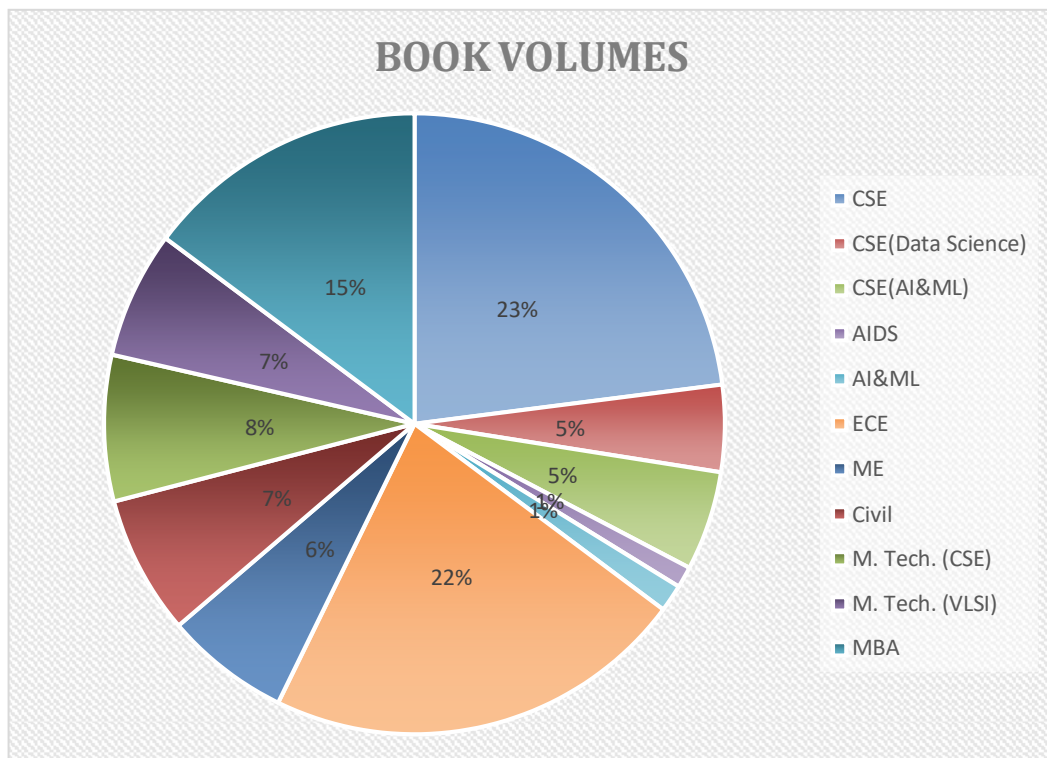

Department wise distribution of book titles

Department wise distribution of book volumes

Digital Library

Digital library with 20 computer systems

Institution has access of the following e-resources:

1. e-journals
2. e-ShodhSindhu
3. Shodhganga Membership
4. e-books
5. Databases
6. Remote access to e-resources