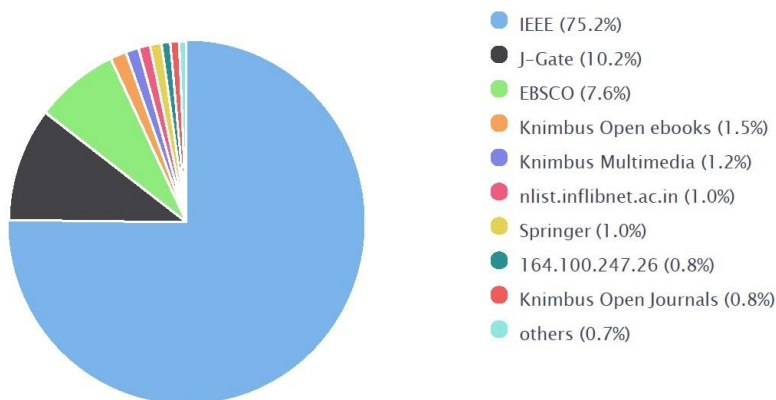

Principal
CMR INSTITUTE OF TECHNOLOGY
Kandlakoya (V), Medchal Road,
Hyderabad-501 401.

Library Information

- Timings : **6.00 AM to 10.00 PM (on all Working Days)**
- Circulation Timings : **9.00AM to 5.00PM**
- Area of the Library : **1155.06 sq. meters**
- Seating Capacity : **222**
- Open Access Facility : **Available**
- Charging & Discharging : **Automated**
- Automation Software : **DHONDI Integrated LIS Software**

Books:

No. of Titles of Books	No. of Volumes of books	No. Volumes of SC/ST book banks
10756	46698	1575

No. of Printed Journals:146

E- resources:

1. e-journals
2. e-ShodhSindhu
3. Shodhganga Membership
4. e-books
5. Databases
6. Remote access to e-resources

E- Resources Usage Report:

Top Publishers Report

Time Period: 2022-06-01 to 2023-05-30, Generated: 2023-12-06

CMR Institute of Technology

Principal
CMR INSTITUTE OF TECHNOLOGY
 Kandlakoya (V), Medchal Road,
 Hyderabad-501 401.